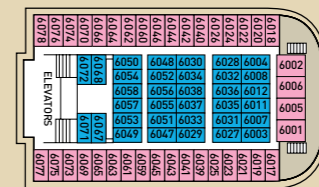

DECK 6 - VENUS