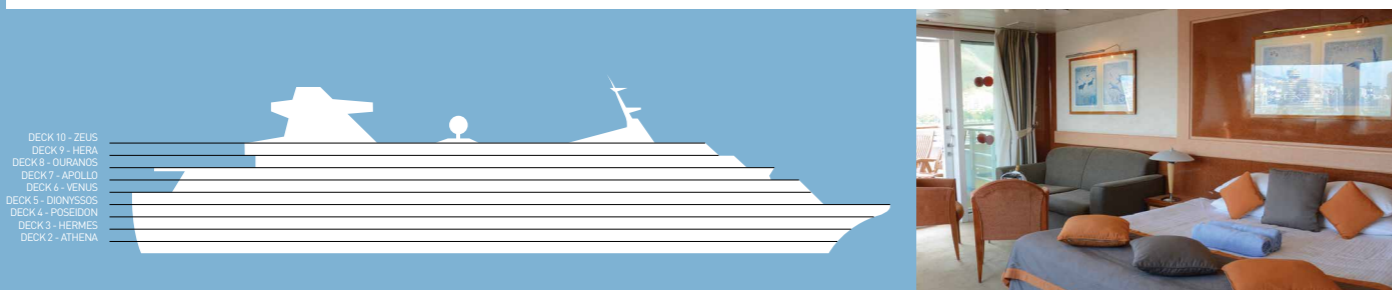

Celestyal Olympia

Suite

Deck Places to have a good meal

9 - HERA	Aura Grill - Leda Casual Dining
4 - POSEIDON	Aegean Restaurant

Deck Places to have fun

10 - ZEUS	Thalassa Bar
9 - HERA	Helios Bar - Horizons Lounge & Bar (Deck 12)
7 - APOLLO	Eclipse Lounge & Bar - Sports Deck
5 - DIONYSSOS	Muses Lounge & Bar - Argo Lounge & Bar - Casino - Selene Lounge & Bar

Deck Places to treat yourself

9 - HERA	Swimming Pools
8 - OURANOS	Sauna - Massage Rooms - Gym
7 - APOLLO	Kid's Club
5 - DIONYSSOS	Photo Shop - Agora Shop - Beauty Center
4 - POSEIDON	Reception - Shore Excursions - Library - Duty Free & Value Shop
1	Medical Center

Category	Deck	Description	Number of cabins	
Inside Cabins				
IB	2-ATHENA / 3-HERMES	2 lower beds, 3rd/4th berth, bathroom with shower	114	
ID	3-HERMES / 4-POSEIDON	2 lower beds, 3rd/4th berth, bathroom with shower	124	
IF	5-DIONYSSOS / 6-VENUS	2 lower beds, bathroom with shower	68	
Outside Cabins				
XB	2-ATHENA / 3-HERMES	2 lower beds, 3rd/4th berth, bathroom with shower	160	
XD	3-HERMES / 4-POSEIDON	2 lower beds, 3rd/4th berth, bathroom with shower	146	
XF	5-DIONYSSOS / 6-VENUS	2 lower beds, bathroom with shower	82	
Suites				
SJ	Junior Suite	7-APOLLO	2 lower beds, sofa bed, bathroom with bathtub or shower	21
SB	Balcony Suite	9-HERA	Matrimonial bed, sofa bed, bathroom with bathtub, balcony	7
SG	Grand Suite	9-HERA	Matrimonial bed, sofa bed, bathroom with bathtub and shower, balcony	2

SHIP SPECIFICATIONS
Tonnage 37,584
Length 214.88 m
Breadth 28.4 m
Draught 7 m
Cruising Speed 19 knots
Passenger Decks 10
Elevators 7
Stabilizers YES
Electric Current 110v
Classification Society DNV

CABIN ACCOMMODATIONS
Total Outside Cabins 418
Out of which Balcony Suites 9
Total Inside Cabins 306
Total Cabins 724

CREW
Crew Members 540
Nationality of Officers Hellenic & Int.
Nationality of Crew European & Int.

CABIN AMENITIES
All cabins are equipped with shower, WC, air condition, telephone, hair dryer, safety deposit box and TV. All Suites have refrigerated mini bar.

Deck plans and cabin layouts are given purely as a guide. Size and layout may vary within the same category. Some cabins in SJ category might have partially obstructed view.

SYMBOL LEGEND

- none
- double bed
- 2 lower beds + 2 upper beds
- ★ Sofa bed
- ●★ Double bed + sofa + cabin with bathtub
- Suitable for wheelchairs
- Cabins with bathtub
- Cabins with obstructed view