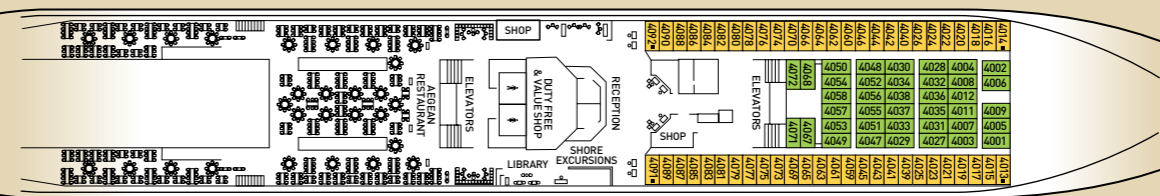

DECK 4 - POSEIDON