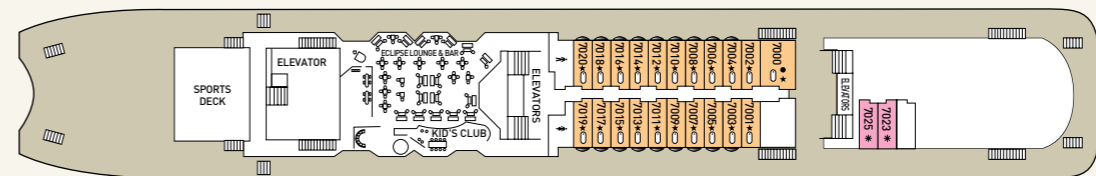

DECK 7 - APOLLO