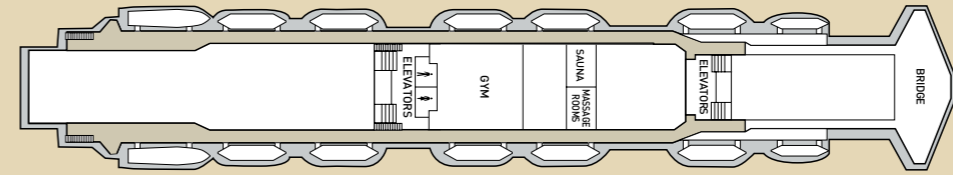

DECK 8 - OURANOS