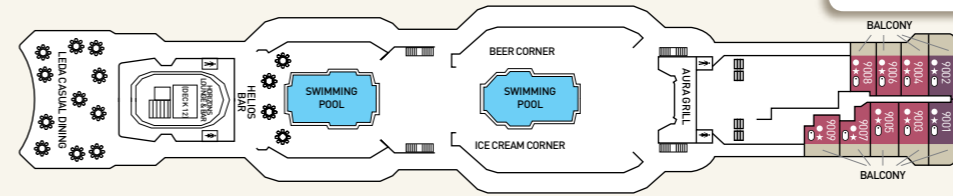

DECK 9 - HERA